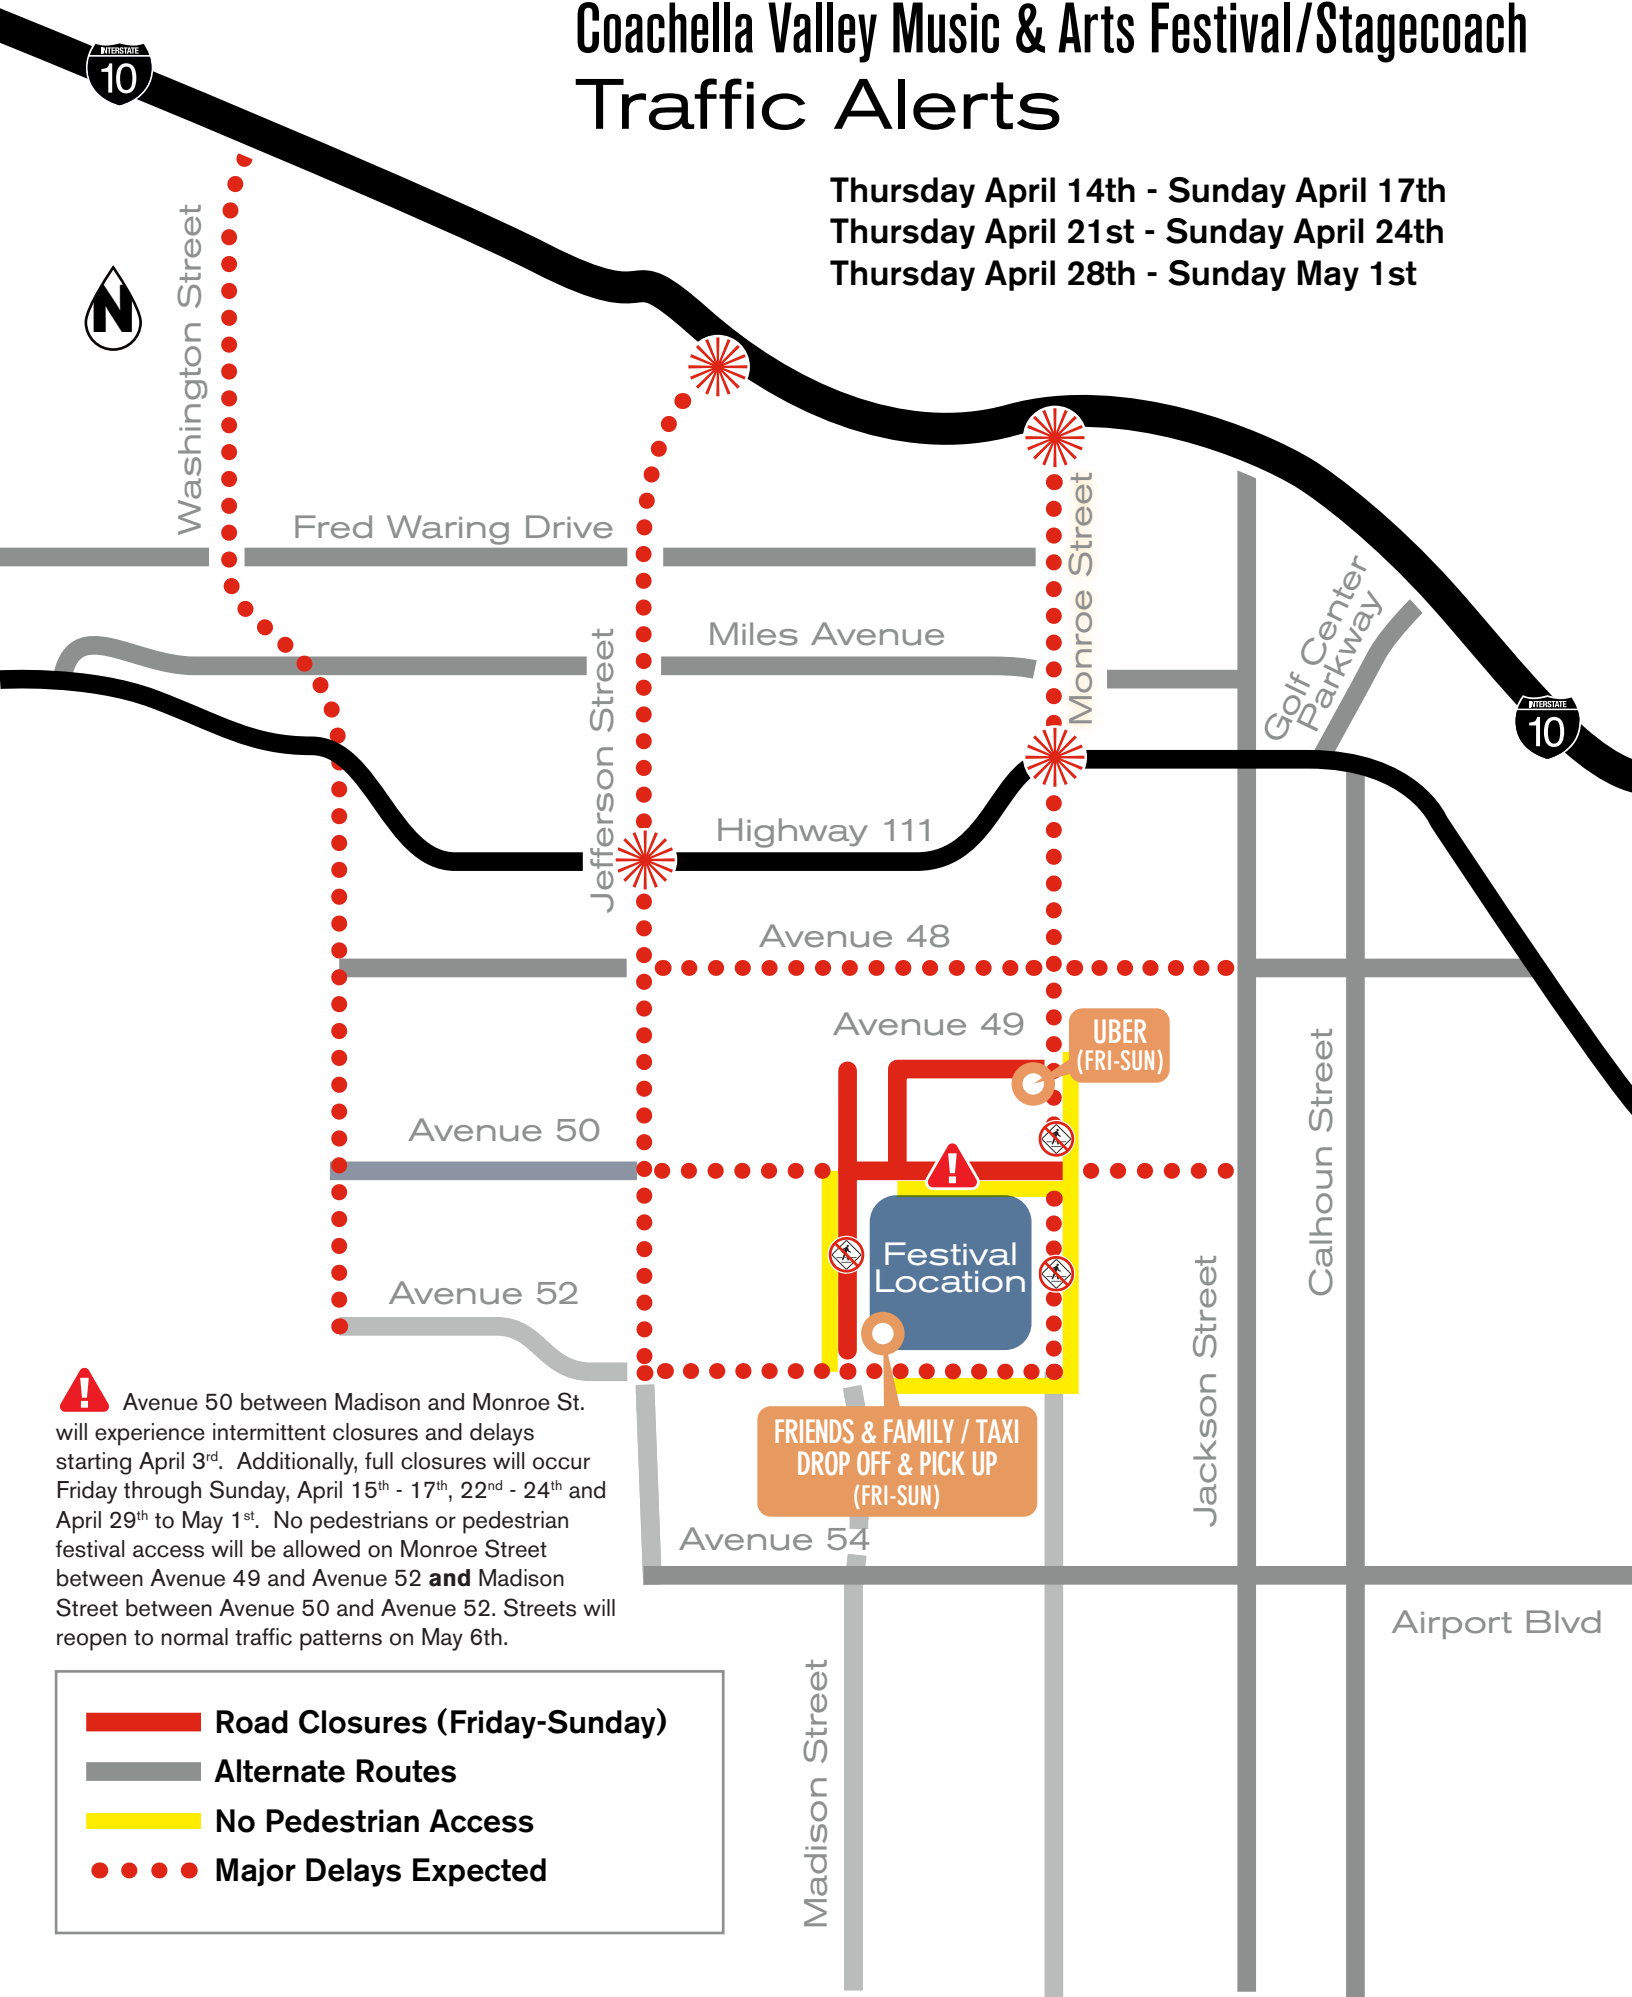

# Coachella Valley Music & Arts Festival/Stagecoach Traffic Alerts

Thursday April 14th - Sunday April 17th  
 Thursday April 21st - Sunday April 24th  
 Thursday April 28th - Sunday May 1st

 Avenue 50 between Madison and Monroe St. will experience intermittent closures and delays starting April 3<sup>rd</sup>. Additionally, full closures will occur Friday through Sunday, April 15<sup>th</sup> - 17<sup>th</sup>, 22<sup>nd</sup> - 24<sup>th</sup> and April 29<sup>th</sup> to May 1<sup>st</sup>. No pedestrians or pedestrian festival access will be allowed on Monroe Street between Avenue 49 and Avenue 52 **and** Madison Street between Avenue 50 and Avenue 52. Streets will reopen to normal traffic patterns on May 6th.

-  **Road Closures (Friday-Sunday)**
-  **Alternate Routes**
-  **No Pedestrian Access**
-  **Major Delays Expected**